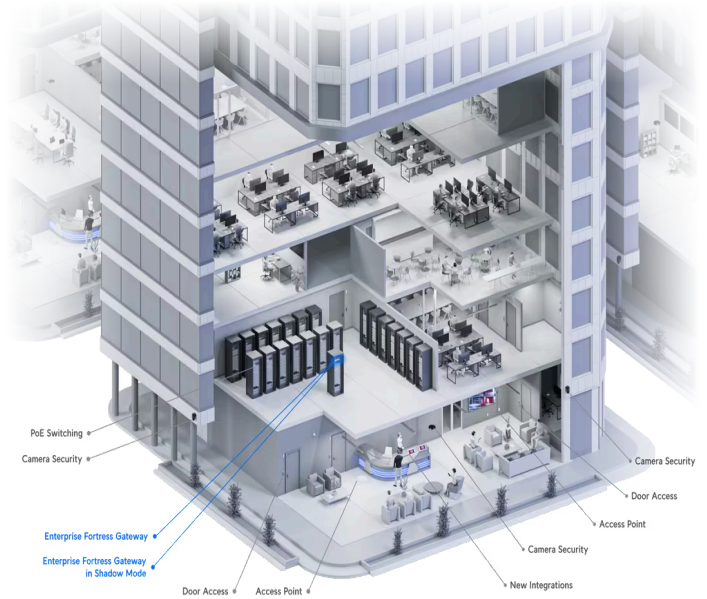

Tech Specs

UniFi UISP Branding

Switching

WiFi

Camera Security

Door Access

Cloud Keys & Gateways

Power Tech

New Integ

UniFi Cloud Gateways > [Enterprise Fortress Gateway](#)

Datasheet

In The Box

Marketing Images

Installation Guide

Mechanical

Dimensions

442.4 x 43.7 x 325 mm (17.4 x 1.7 x 12.8")

Weight

6.5 kg (14.3 lb)

Enclosure material

Aluminium CNC, SGCC steel

Hardware