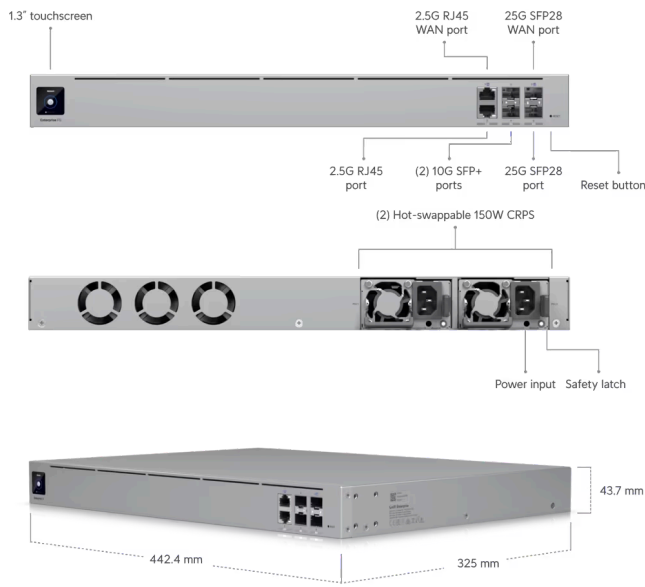

Tech Specs

UniFi UISP Branding

Switching

WiFi

Camera Security

Door Access

Cloud Keys & Gateways

Power Tech

New Integ

UniFi Cloud Gateways > [Enterprise Fortress Gateway](#)

Datasheet

In The Box

Marketing Images

Installation Guide

Mechanical

Dimensions

442.4 x 43.7 x 325 mm (17.4 x 1.7 x 12.8")

Weight

6.5 kg (14.3 lb)

Enclosure material

Aluminium CNC, SGCC steel

Hardware